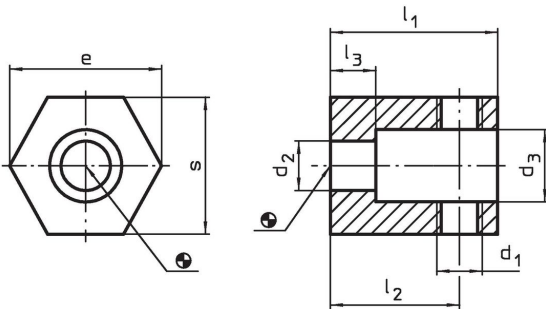

Stops

1014.500

Product Description

Material

- Steel, blackened

Drawing

Order information

System	Dimensions								[g]	Art. No.
	d ₁	d ₂	d ₃	l ₁	l ₂	l ₃	s	e		
V40	M8	8.4	14	26	20	8	22	25.4	56	1014.500