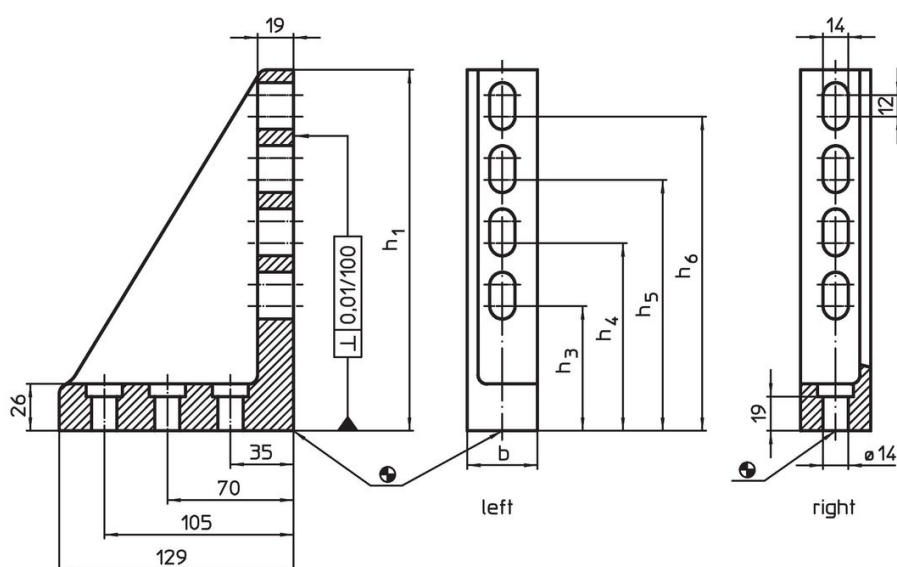

Thrust Angles

1121.600

Product Description

Material

- Grey cast iron, phosphatized, ground

Drawing

Order information

System	Dimensions				Position of web	 [g]	Art. No.
	b	h ₁	h ₃	h ₄			
V70	66	140	69	104	left	2970	1121.600