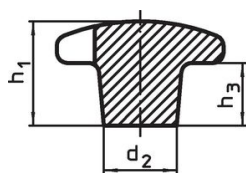

Drawing

picture 1