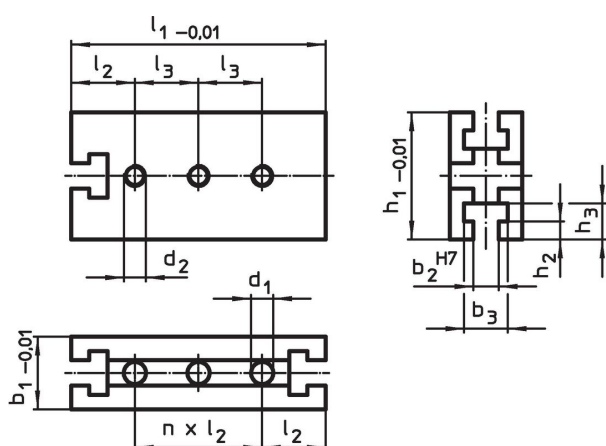

Mounting Blocks

1111.200

Product Description

This mounting element is a system part of the T-slot system.

Material

- Steel, hardened, ground

Drawing

Order information

System	Dimensions											Amount n	[g]	Art. No.
	b ₁	l ₁	b ₂	b ₃	l ₂	l ₃	h ₁	h ₂	h ₃	d ₁	d ₂			
V70	40	140	14	24	35	35	70	10	20	12.25	M12	3	2060	1111.200

Compliance

RoHS compliant

Compliant according to Directive 2011/65/EU and Directive 2015/863.