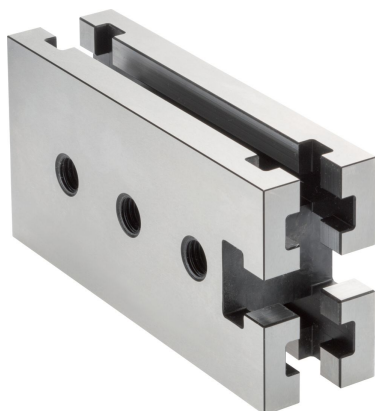

Mounting Blocks

1111.200

Product Description

This mounting element is a system part of the T-slot system.

Material

- Steel, hardened, ground

Drawing

Order information

System	Dimensions											Amount n	[g]	Art. No.
	b ₁	l ₁	b ₂	b ₃	l ₂	l ₃	h ₁	h ₂	h ₃	d ₁	d ₂			
V70	40	140	14	24	35	35	70	10	20	12.25	M12	3	2060	1111.200

Compliance

RoHS compliant

Compliant according to Directive 2011/65/EU and Directive 2015/863.