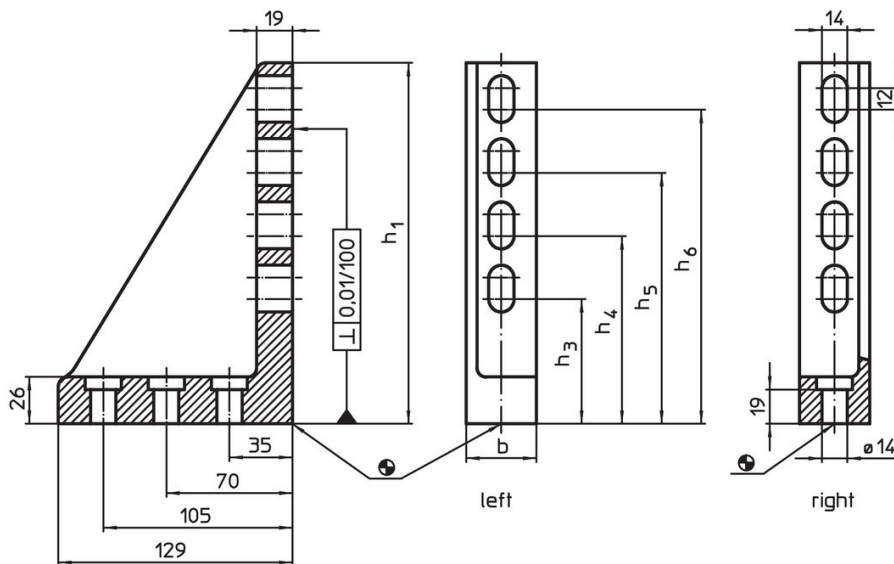

Thrust Angles

1122.300

Product Description

Material

- Grey cast iron, phosphatized, ground

Drawing

Order information

System	Dimensions						Position of web	 [g]	Art. No.
	b	h ₁	h ₃	h ₄	h ₅	h ₆			
V70	66	200	69	104	139	174	right	3466	1122.300