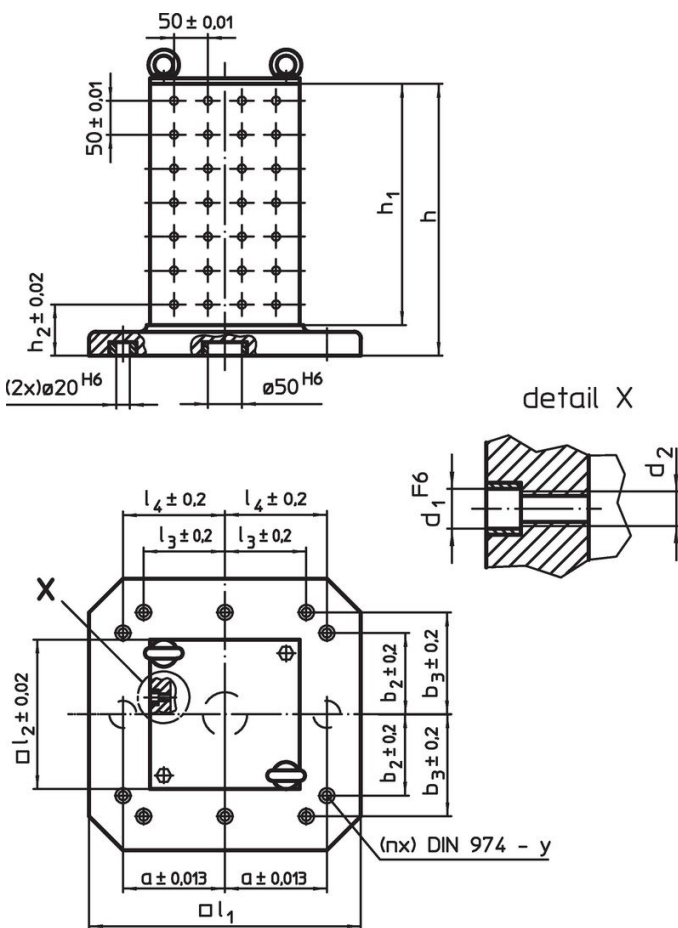

Clamping Cubes

1508.400

Product Description

Material

- Grey cast iron GG

More information

Notes

Special types on request.

Drawing

Order information

System	Dimensions										y	For screws	Number of fastening holes n	Number of hole rows	 [kg]	Art. No.
	l ₁	l ₂	h ₁	h	h ₂	d ₁	d ₂	a	b ₂	l ₄						
L12	500	330	510	565	85	12	M12	200	200	200	12	M12	6	6 x 10	204	1508.400