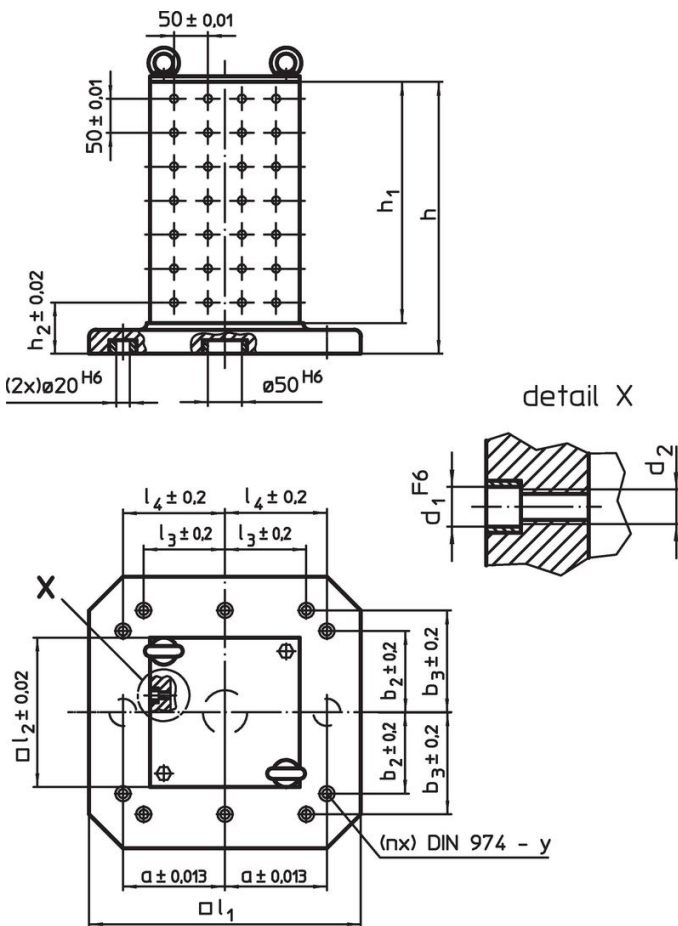

Clamping Cubes

1508.600

Product Description

Material

- Grey cast iron GG

More information

Notes

Special types on request.

Drawing

Order information

System	Dimensions												y	For screws	Number of fastening holes n	Number of hole rows	 [kg]	Art. No.
	l ₁	l ₂	h ₁	h	h ₂	d ₁	d ₂	a	b ₂	b ₃	l ₃	l ₄						
L12	630	450	640	700	100	12	M12	200	200	300	200	300	16	M16	8	8 x 12	426	1508.600