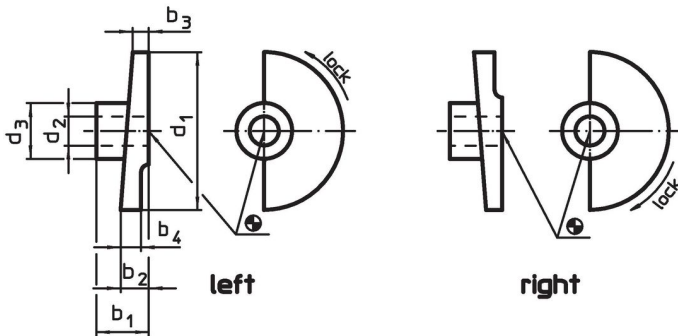

### Product Description

#### Assembly

Not suitable for fastening by welded connection. Secure by using pins.

### Order information

d <sub>1</sub>	d <sub>2</sub> H8	d <sub>3</sub>	Dimensions				[g]	Art. No.
			b <sub>1</sub>	b <sub>2</sub>	b <sub>3</sub>	b <sub>4</sub>		
[mm]								
<b>locking by turning to the right</b>								
80	16	27	24	12	6	8.8	174	22260.0016