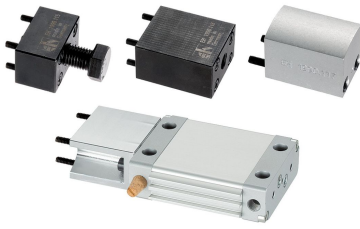

Control Modules

EH 1990.

Product Description

Material

- Steel, blackened
- Aluminium Al

Drawing

Order information

	 [g]	Art. No.
mechanical	428	1990.115
hydraulic	696	1990.116
pneumatal	159	1990.117
pneumatically, reinforced	805	1990.118