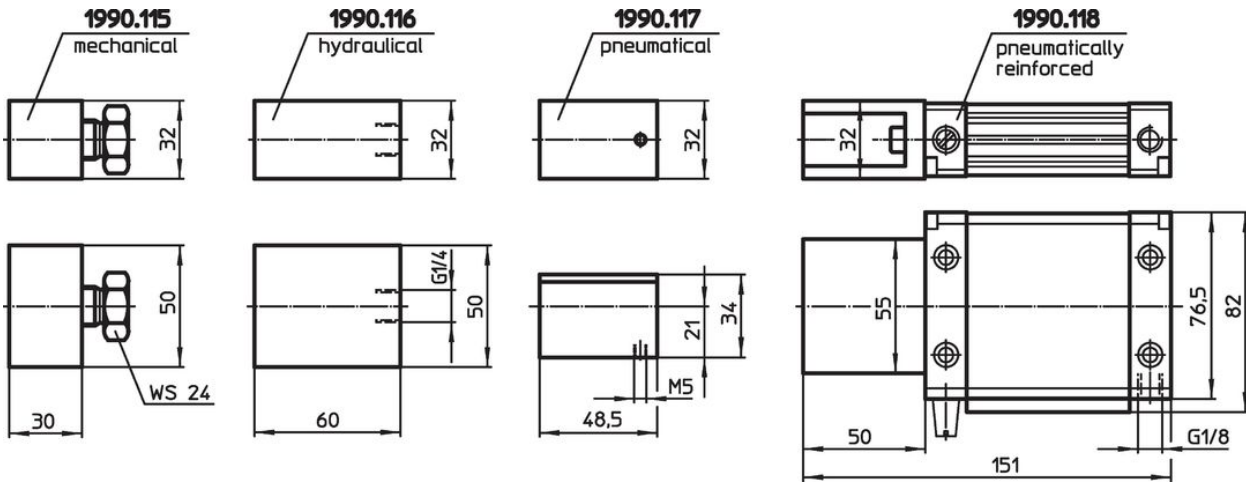

Control Modules

EH 1990.

Product Description

Material

- Steel, blackened
- Aluminium Al

Drawing

Order information

	 [g]	Art. No.
mechanical	428	1990.115
hydraulic	696	1990.116
pneumatal	159	1990.117
pneumatically, reinforced	805	1990.118